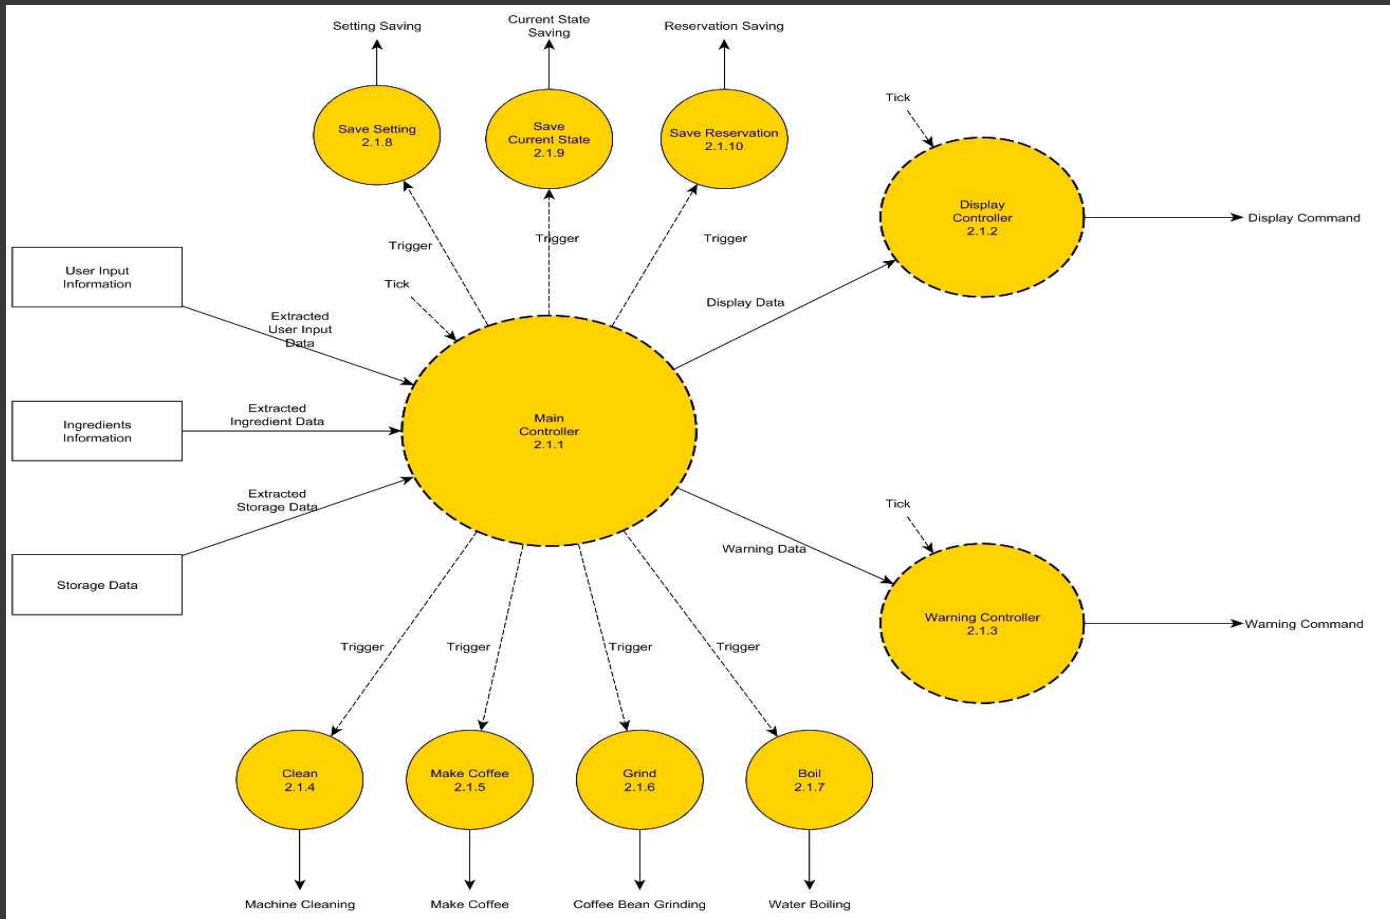

소프트웨어공학개론

Coffee Machine(SDS)

201414134 오세욱

201414136 임현유

201211938 황준익

Index

- What's Changed
- Transform Analysis
- Structured Design

What's Changed

DFD Level 0 (Old)

DFD Level 0 (Advanced)

DFD Level 1 (Old)

DFD Level 1 (Advanced)

DFD Level 2(Old)

DFD Level 2 (Advanced)

DFD Level 3 (Old)

DFD Level 3 (Advanced)

DFD Level 4(Added)

Overall DFD

Transform Analysis

Transform Analysis

Structured Design

Structured Chart <Basic>

Structured Chart <Advanced>

Thank You!!!