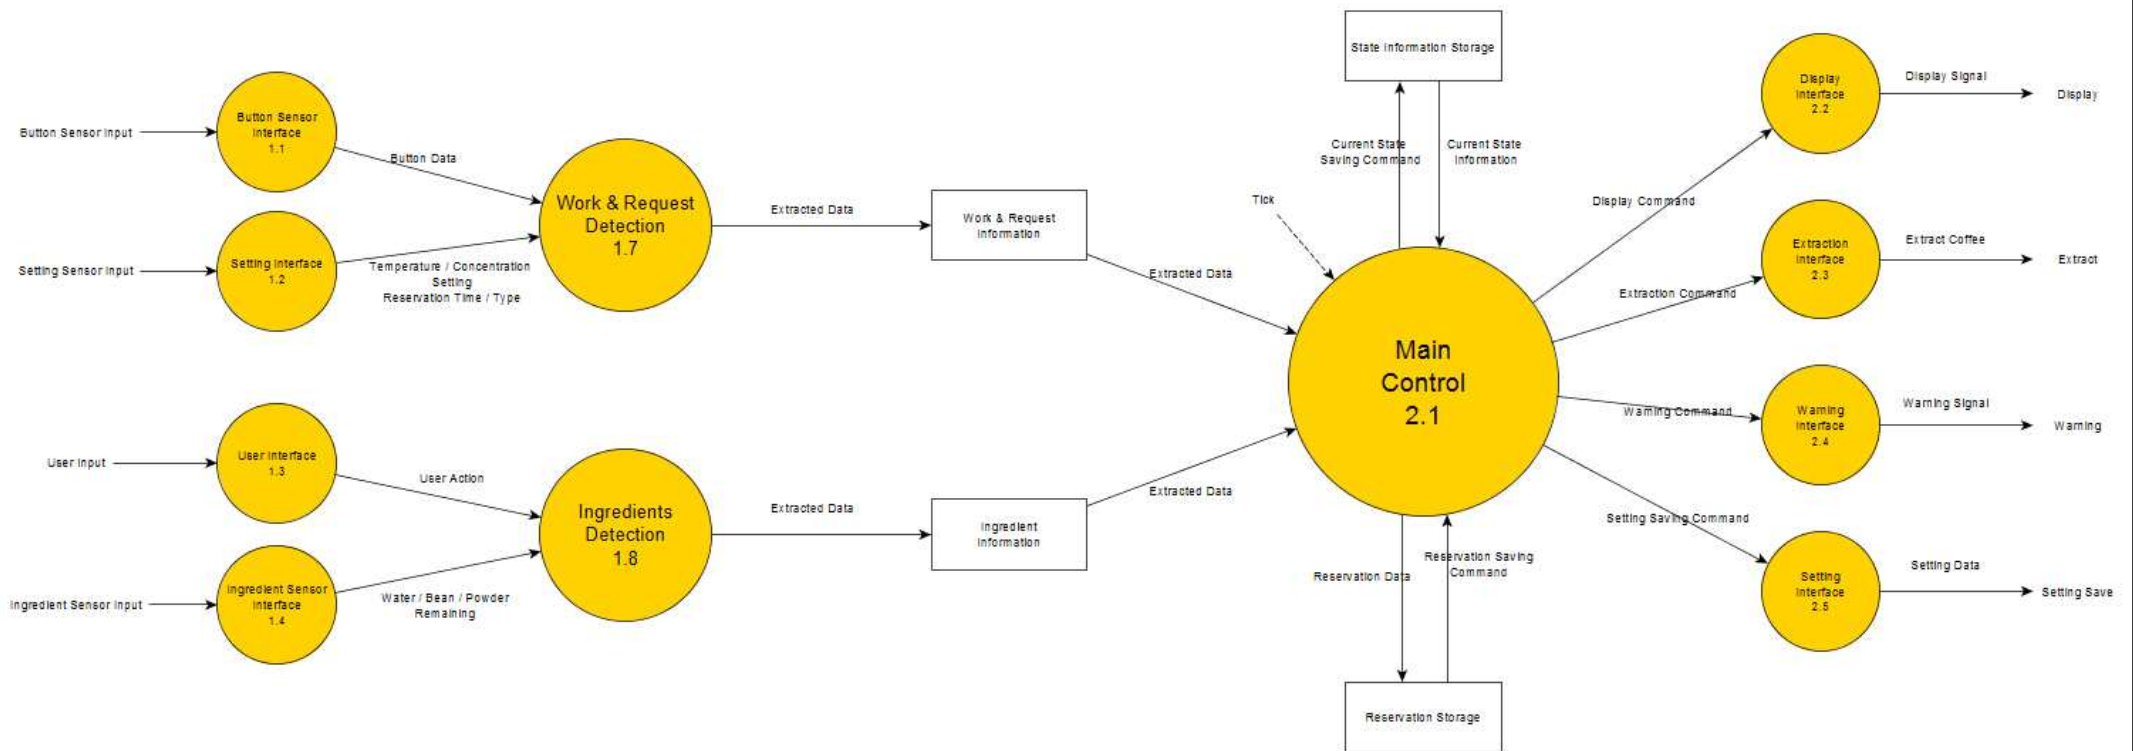

소프트웨어공학개론

Coffee Machine(SDS)

201414134 오세욱

201414136 임현유

201211938 황준익

Index

- What's Changed
- Transform Analysis
- Structured Design

What's Changed

DFD Level 0 (Old)

DFD Level 0 (Advanced)

DFD Level 1 (Old)

DFD Level 1 (Advanced)

DFD Level 2(Old)

DFD Level 2 (Advanced)

DFD Level 3 (Old)

DFD Level 3 (Advanced)

DFD Level 4(Added)

Overall DFD

Transform Analysis

Transform Analysis

Structured Design

Structured Chart <Basic>

Structured Chart <Advanced>

Thank You!!!