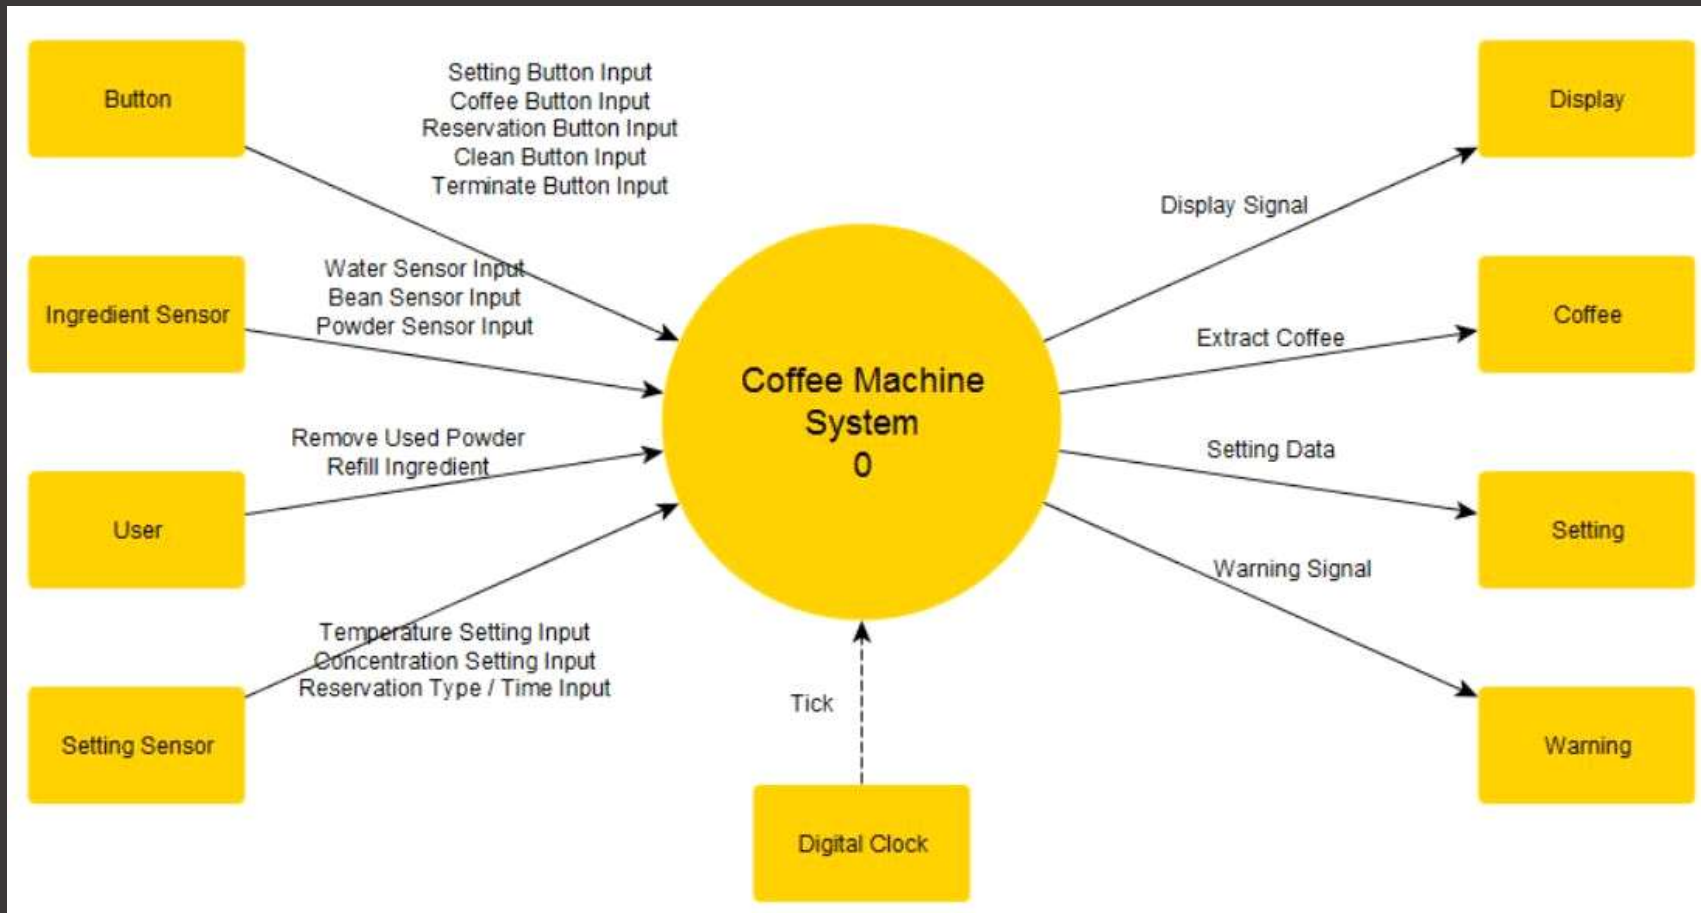

소프트웨어공학개론

Coffee Machine(SDS)

201414134 오세욱

201414136 임현유

201211938 황준익

Index

- What's Changed
- Transform Analysis
- Structured Design

What's Changed

DFD Level 0 (Old)

DFD Level 0 (Advanced)

DFD Level 1 (Old)

DFD Level 1 (Advanced)

DFD Level 2(Old)

DFD Level 2 (Advanced)

DFD Level 3 (Old)

DFD Level 3 (Advanced)

DFD Level 4(Added)

Overall DFD

Transform Analysis

Transform Analysis

Structured Design

Structured Chart <Basic>

Structured Chart <Advanced>

Thank You!!!