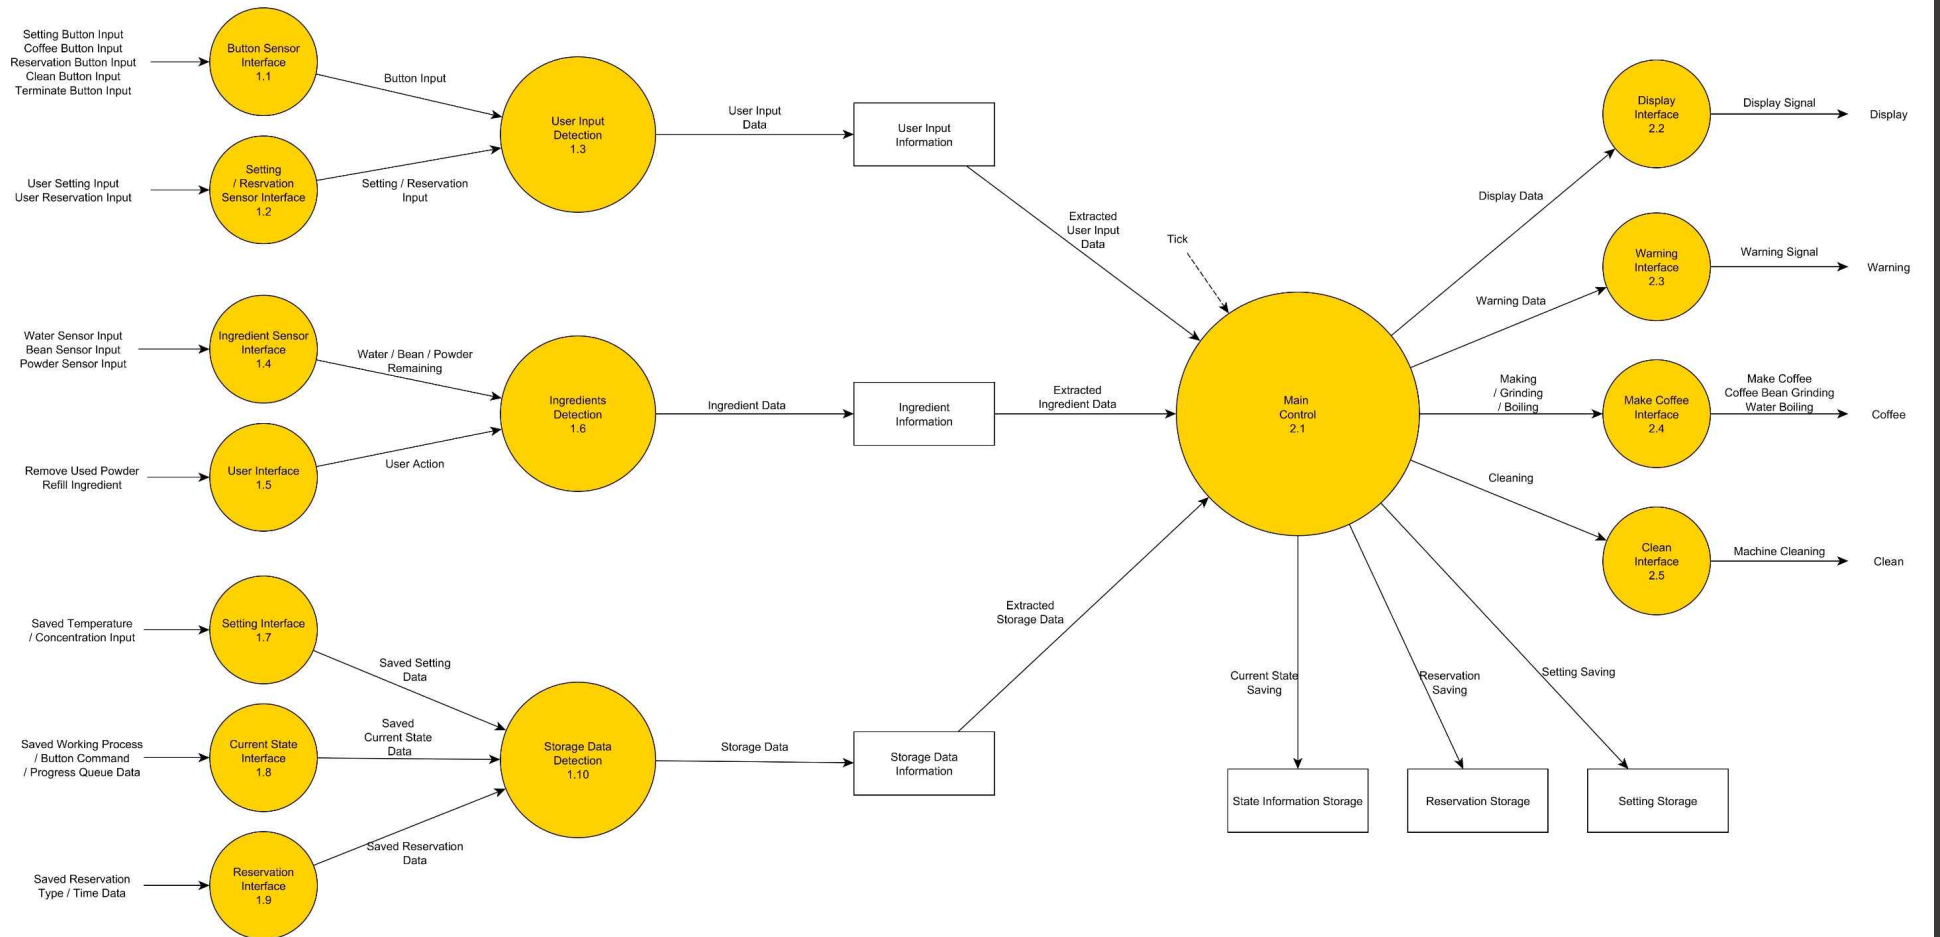

소프트웨어공학개론

Coffee Machine(SDS)

201414134 오세욱

201414136 임현유

201211938 황준익

Index

- What's Changed
- Transform Analysis
- Structured Design

What's Changed

DFD Level 0 (Old)

DFD Level 0 (Advanced)

DFD Level 1 (Old)

DFD Level 1 (Advanced)

DFD Level 2(Old)

DFD Level 2 (Advanced)

DFD Level 3 (Old)

DFD Level 3 (Advanced)

DFD Level 4(Added)

Overall DFD

Transform Analysis

Transform Analysis

Structured Design

Structured Chart <Basic>

Structured Chart <Advanced>

Thank You!!!