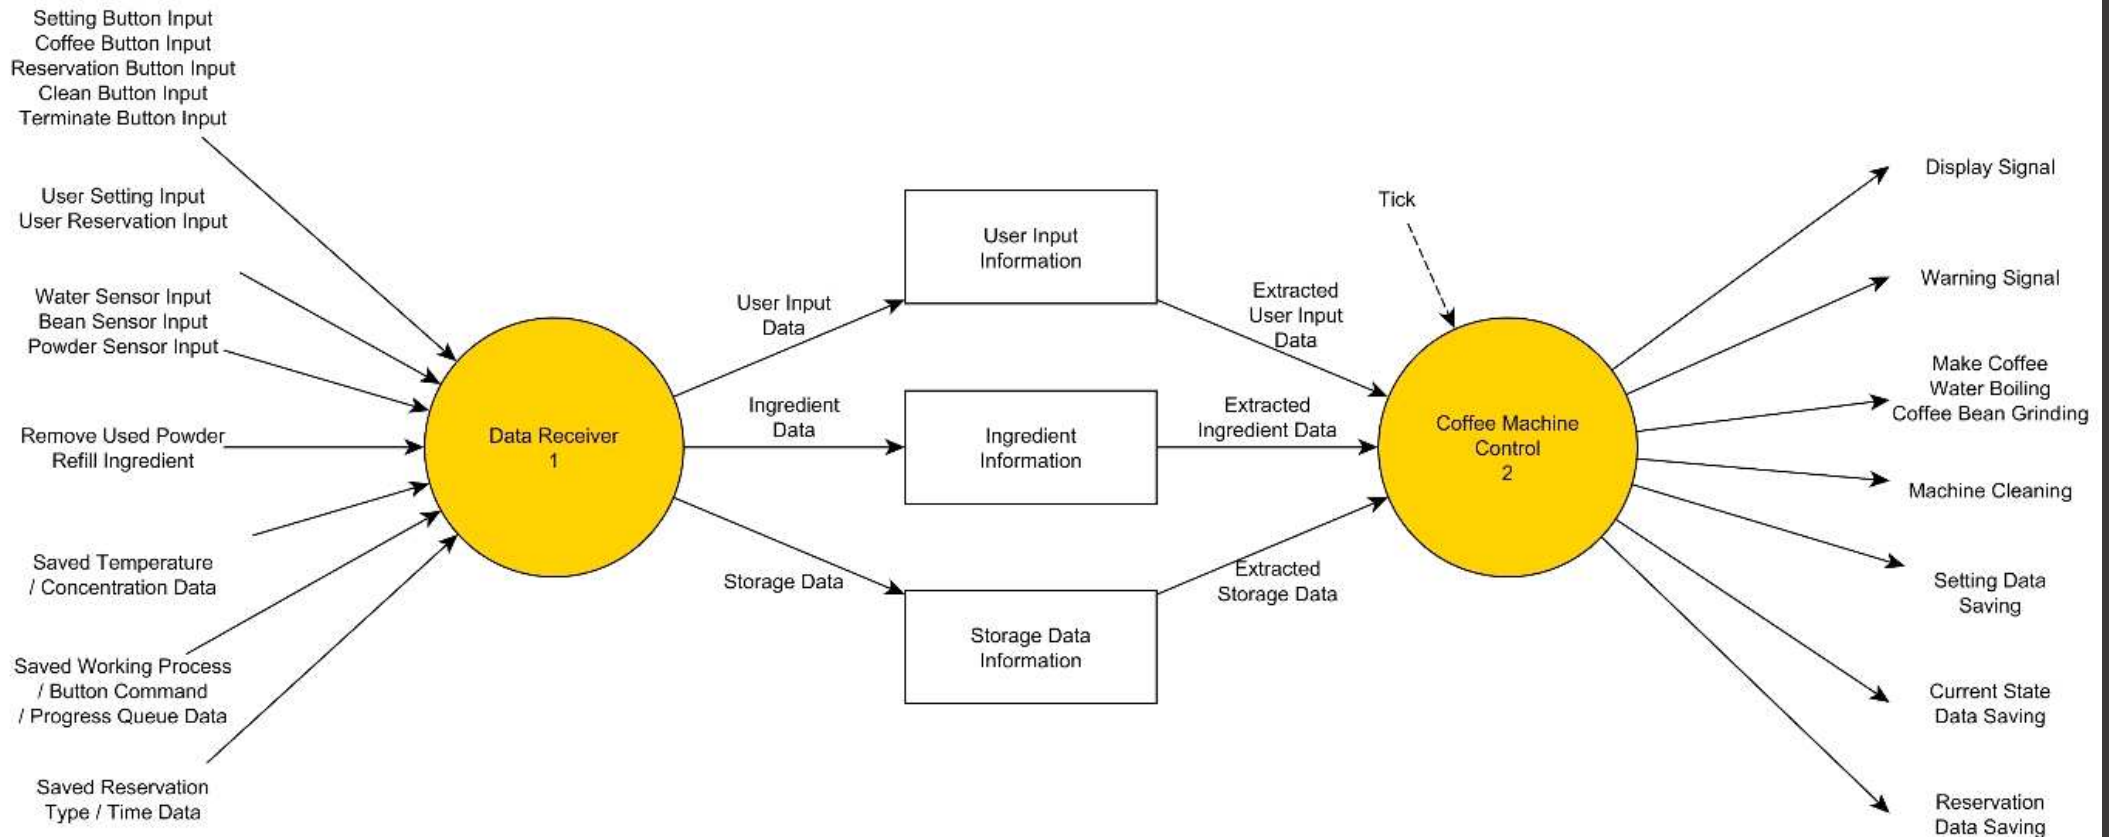

소프트웨어공학개론

Coffee Machine(SDS)

201414134 오세욱

201414136 임현유

201211938 황준익

Index

- What's Changed
- Transform Analysis
- Structured Design

What's Changed

DFD Level 0 (Old)

DFD Level 0 (Advanced)

DFD Level 1 (Old)

DFD Level 1 (Advanced)

DFD Level 2(Old)

DFD Level 2 (Advanced)

DFD Level 3 (Old)

DFD Level 3 (Advanced)

DFD Level 4(Added)

Overall DFD

Transform Analysis

Transform Analysis

Structured Design

Structured Chart <Basic>

Structured Chart <Advanced>

Thank You!!!