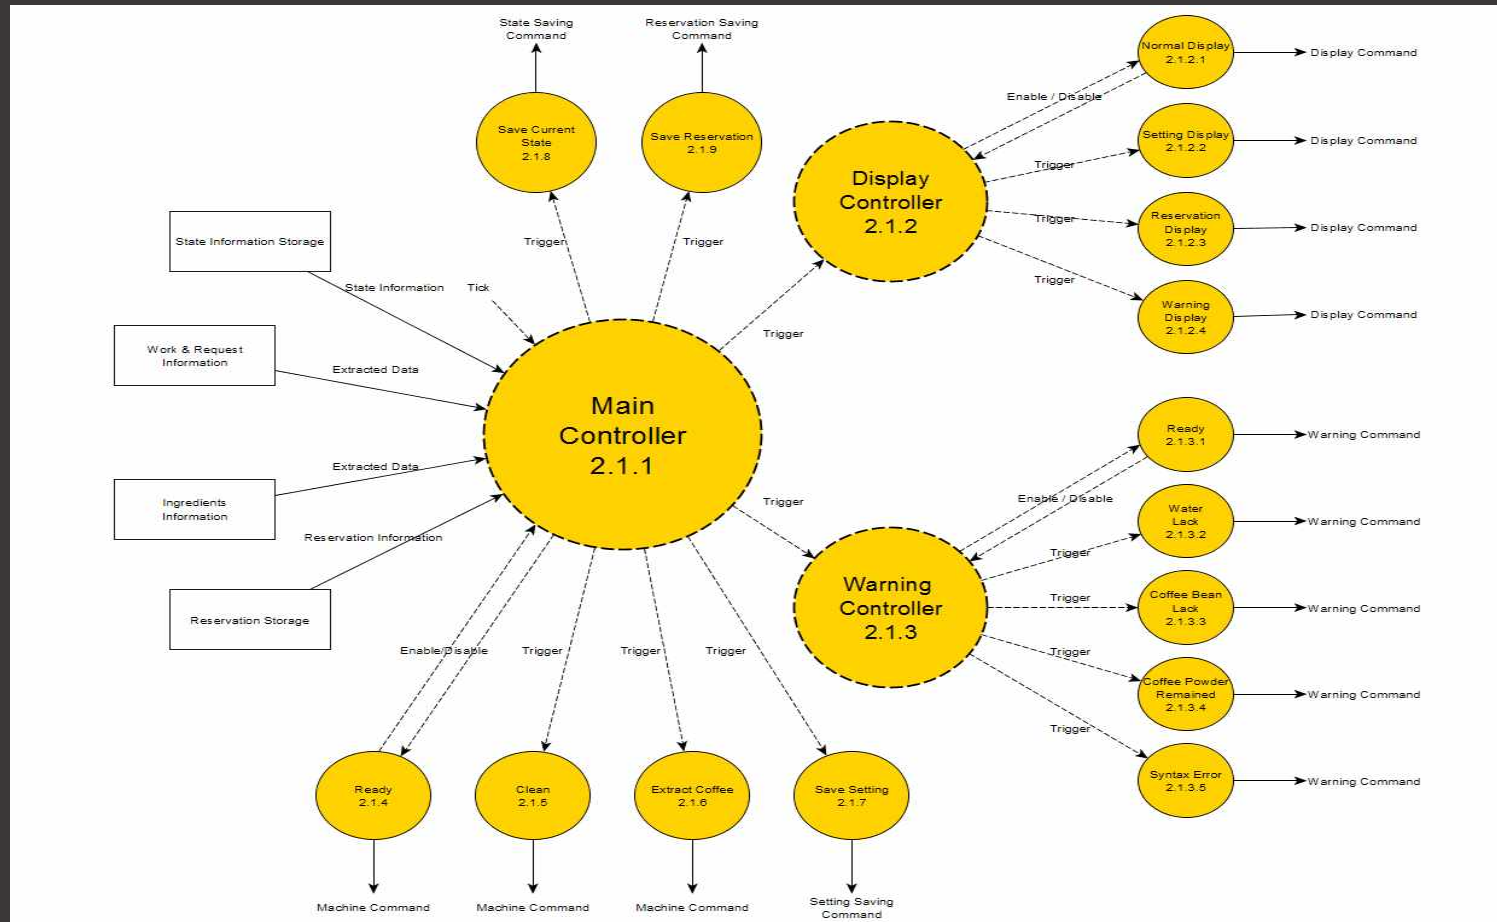

소프트웨어공학개론

Coffee Machine(SDS)

201414134 오세욱

201414136 임현유

201211938 황준익

Index

- What's Changed
- Transform Analysis
- Structured Design

What's Changed

DFD Level 0 (Old)

DFD Level 0 (Advanced)

DFD Level 1 (Old)

DFD Level 1 (Advanced)

DFD Level 2(Old)

DFD Level 2 (Advanced)

DFD Level 3 (Old)

DFD Level 3 (Advanced)

DFD Level 4(Added)

Overall DFD

Transform Analysis

Transform Analysis

Structured Design

Structured Chart <Basic>

Structured Chart <Advanced>

Thank You!!!