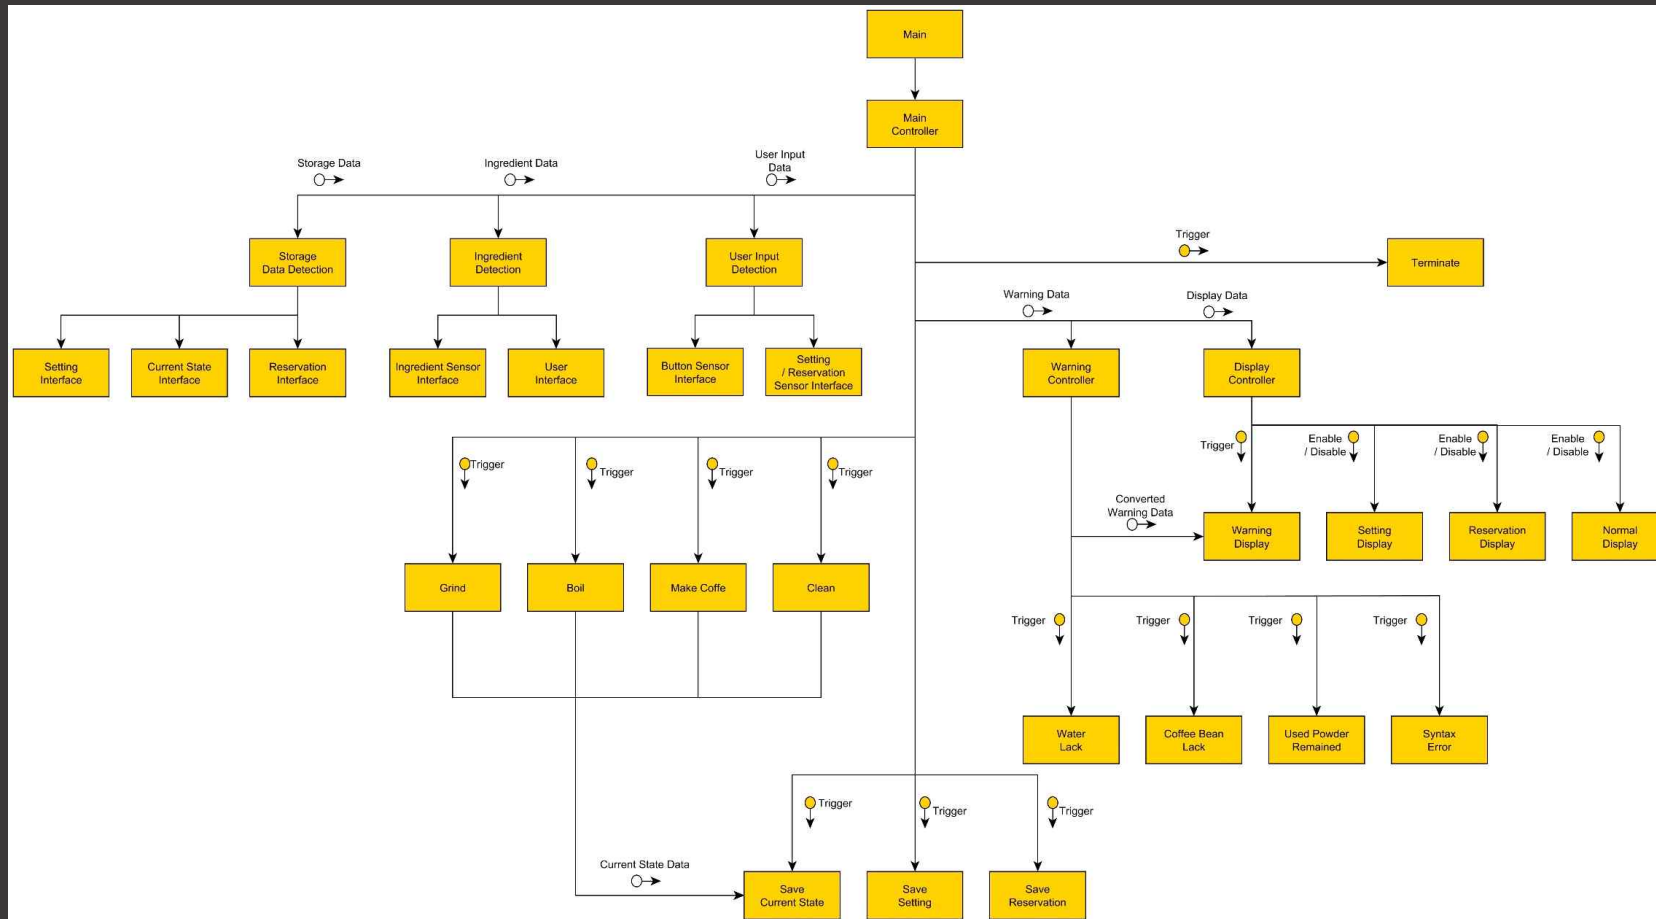

소프트웨어공학개론

Coffee Machine(SDS)

201414134 오세욱

201414136 임현유

201211938 황준익

Index

- What's Changed
- Transform Analysis
- Structured Design

What's Changed

DFD Level 0 (Old)

DFD Level 0 (Advanced)

DFD Level 1 (Old)

DFD Level 1 (Advanced)

DFD Level 2(Old)

DFD Level 2 (Advanced)

DFD Level 3 (Old)

DFD Level 3 (Advanced)

DFD Level 4(Added)

Overall DFD

Transform Analysis

Transform Analysis

Structured Design

Structured Chart <Basic>

Structured Chart <Advanced>

Thank You!!!