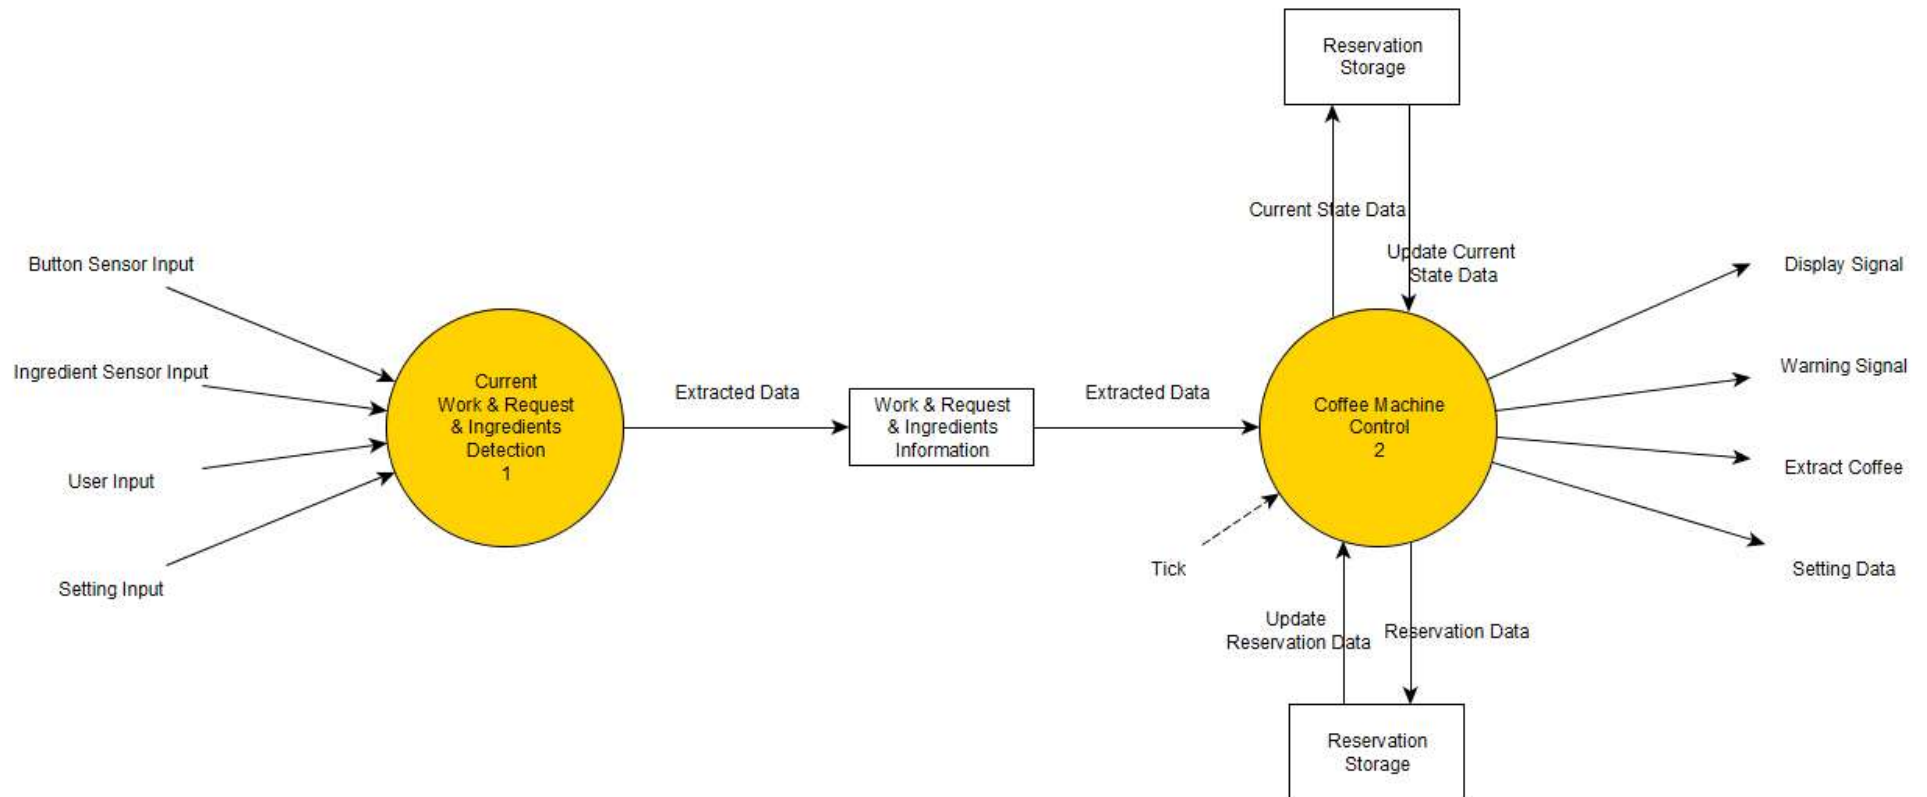

소프트웨어공학개론

Coffee Machine(SDS)

201414134 오세욱

201414136 임현유

201211938 황준익

Index

- What's Changed
- Transform Analysis
- Structured Design

What's Changed

DFD Level 0 (Old)

DFD Level 0 (Advanced)

DFD Level 1 (Old)

DFD Level 1 (Advanced)

DFD Level 2(Old)

DFD Level 2 (Advanced)

DFD Level 3 (Old)

DFD Level 3 (Advanced)

DFD Level 4(Added)

Overall DFD

Transform Analysis

Transform Analysis

Structured Design

Structured Chart <Basic>

Structured Chart <Advanced>

Thank You!!!