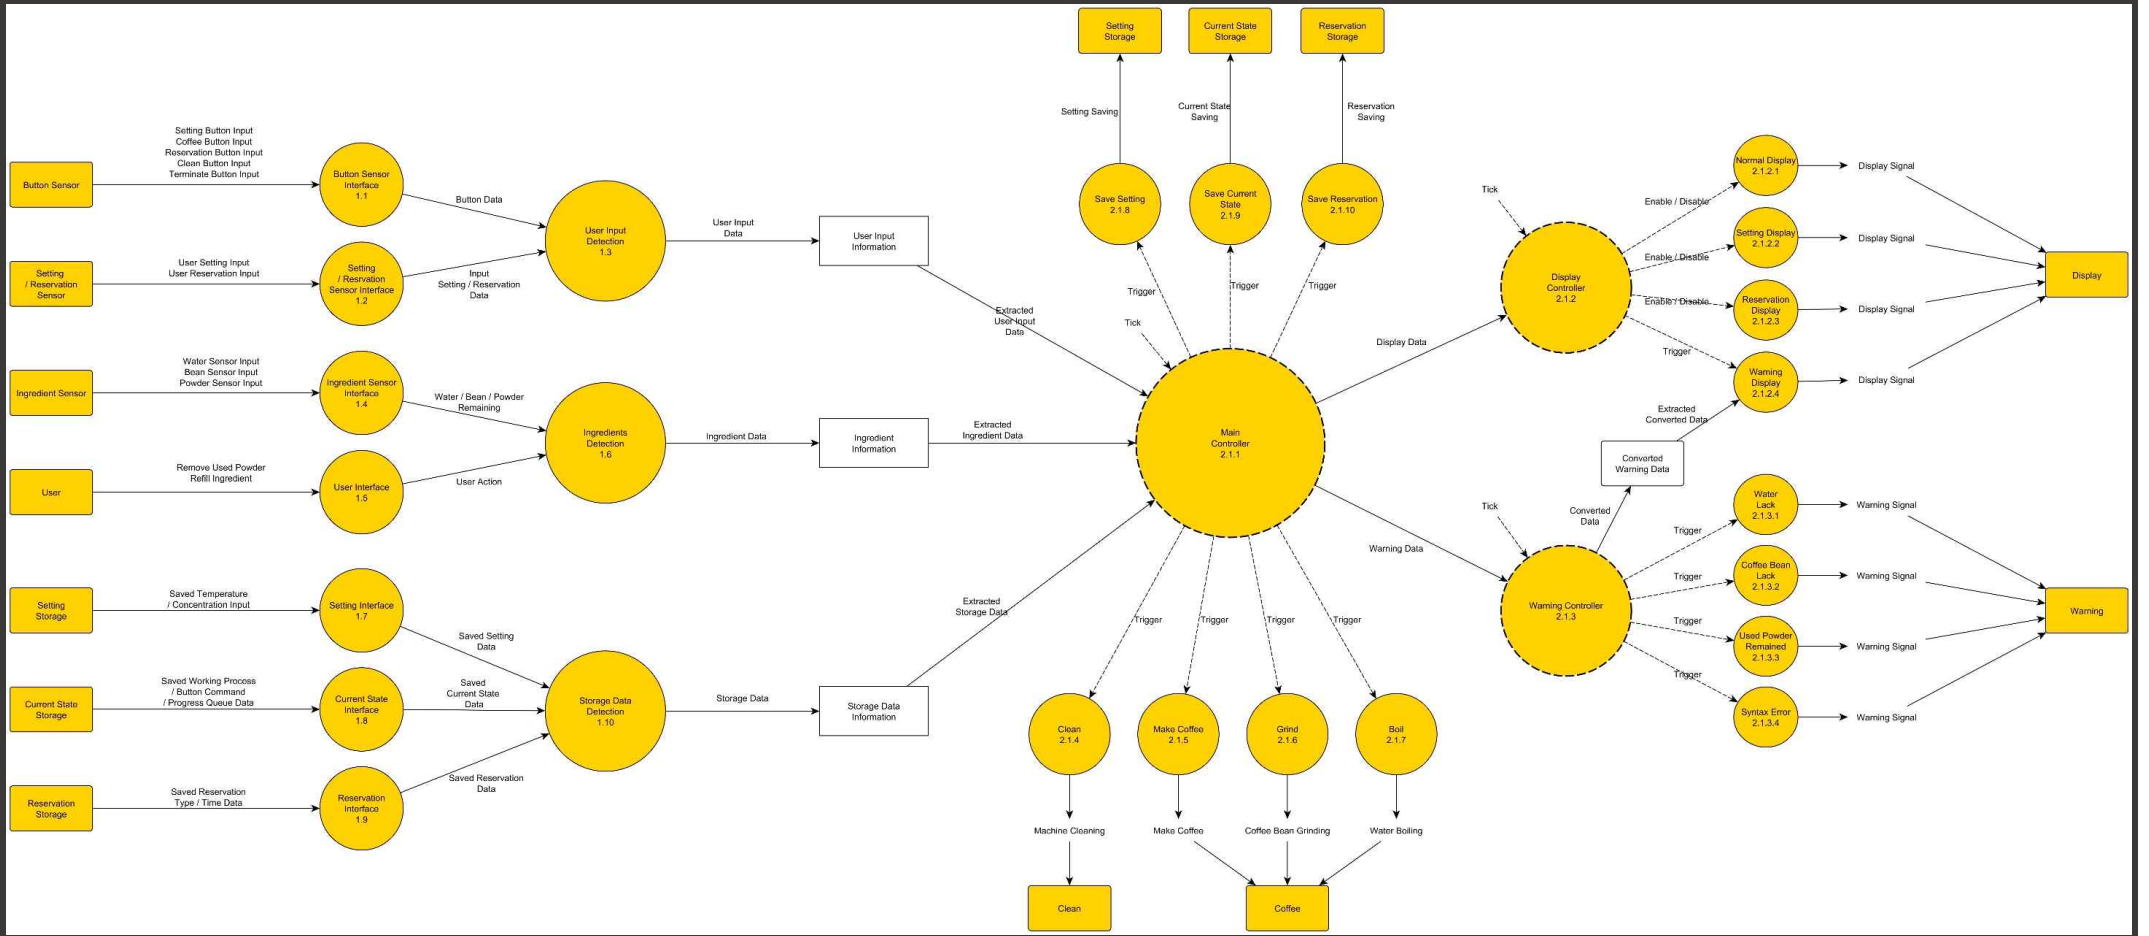

소프트웨어공학개론

Coffee Machine(SDS)

201414134 오세욱

201414136 임현유

201211938 황준익

Index

- What's Changed
- Transform Analysis
- Structured Design

What's Changed

DFD Level 0 (Old)

DFD Level 0 (Advanced)

DFD Level 1 (Old)

DFD Level 1 (Advanced)

DFD Level 2(Old)

DFD Level 2 (Advanced)

DFD Level 3 (Old)

DFD Level 3 (Advanced)

DFD Level 4(Added)

Overall DFD

Transform Analysis

Transform Analysis

Structured Design

Structured Chart <Basic>

Structured Chart <Advanced>

Thank You!!!