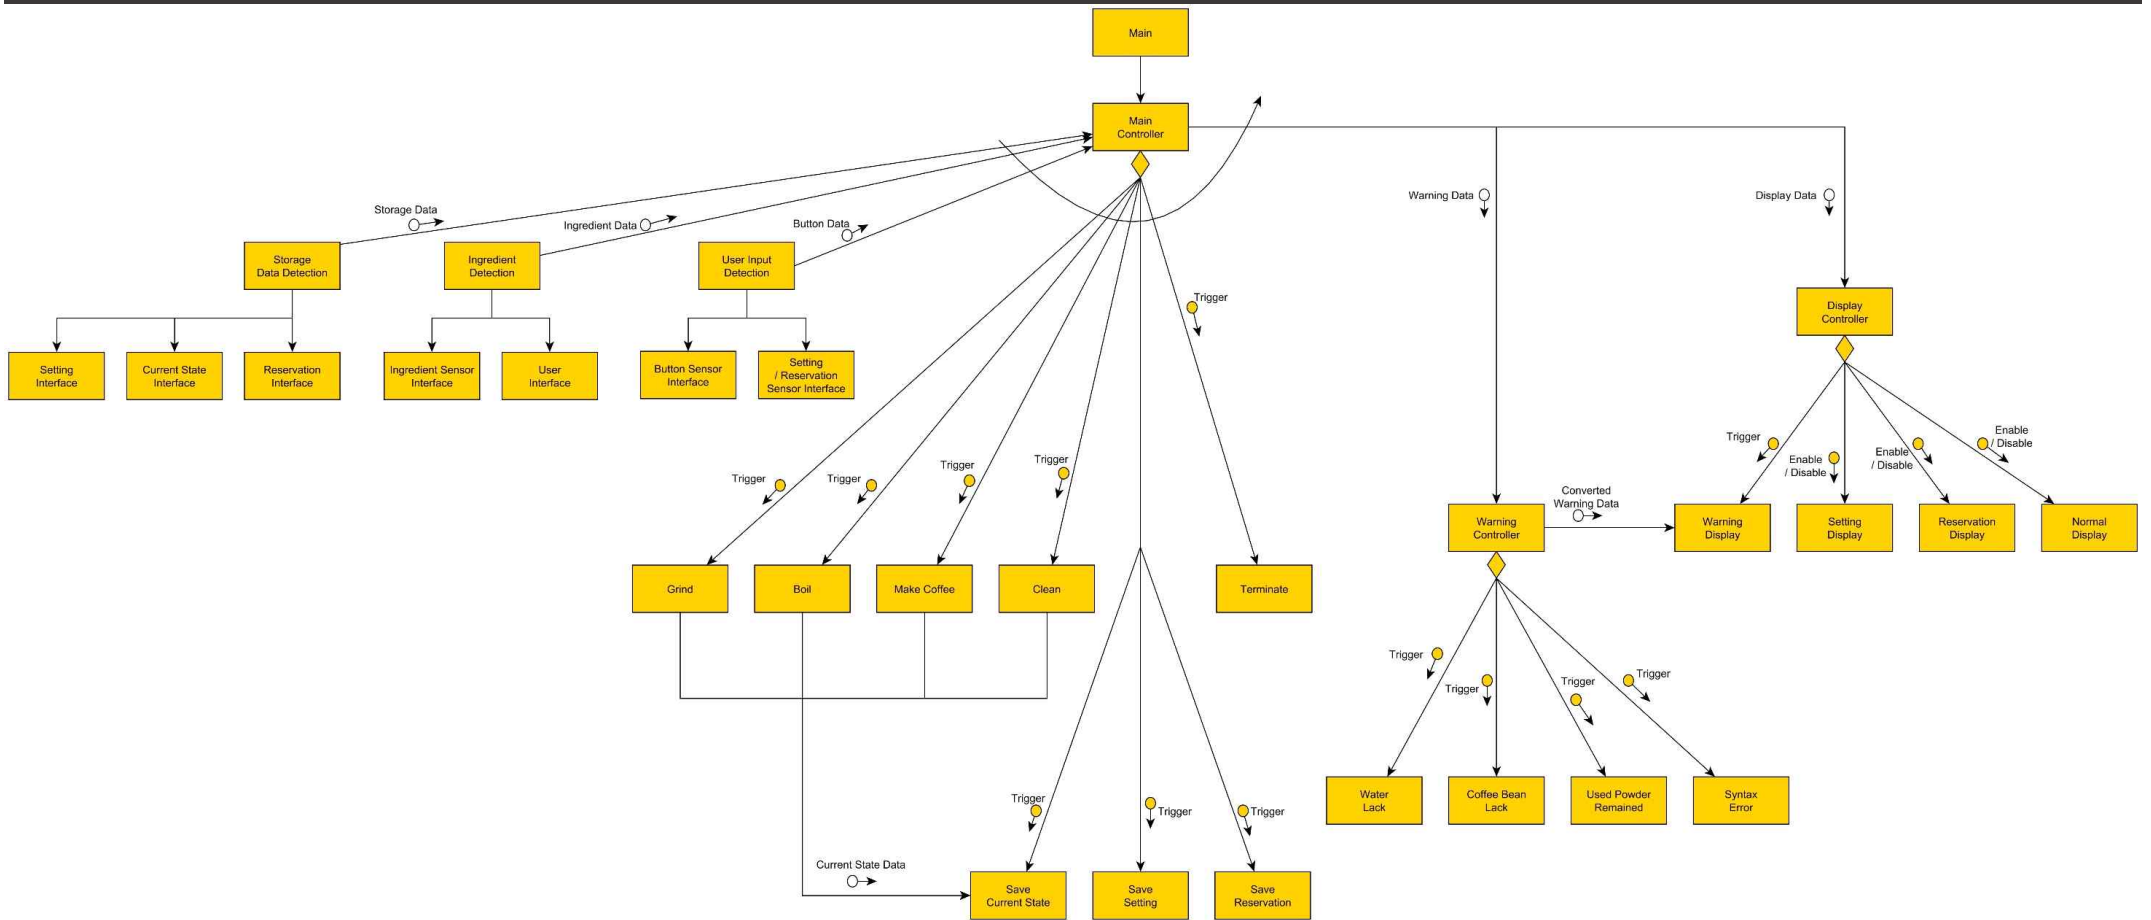

소프트웨어공학개론

Coffee Machine(SDS)

201414134 오세욱

201414136 임현유

201211938 황준익

Index

- What's Changed
- Transform Analysis
- Structured Design

What's Changed

DFD Level 0 (Old)

DFD Level 0 (Advanced)

DFD Level 1 (Old)

DFD Level 1 (Advanced)

DFD Level 2(Old)

DFD Level 2 (Advanced)

DFD Level 3 (Old)

DFD Level 3 (Advanced)

DFD Level 4(Added)

Overall DFD

Transform Analysis

Transform Analysis

Structured Design

Structured Chart <Basic>

Structured Chart <Advanced>

Thank You!!!