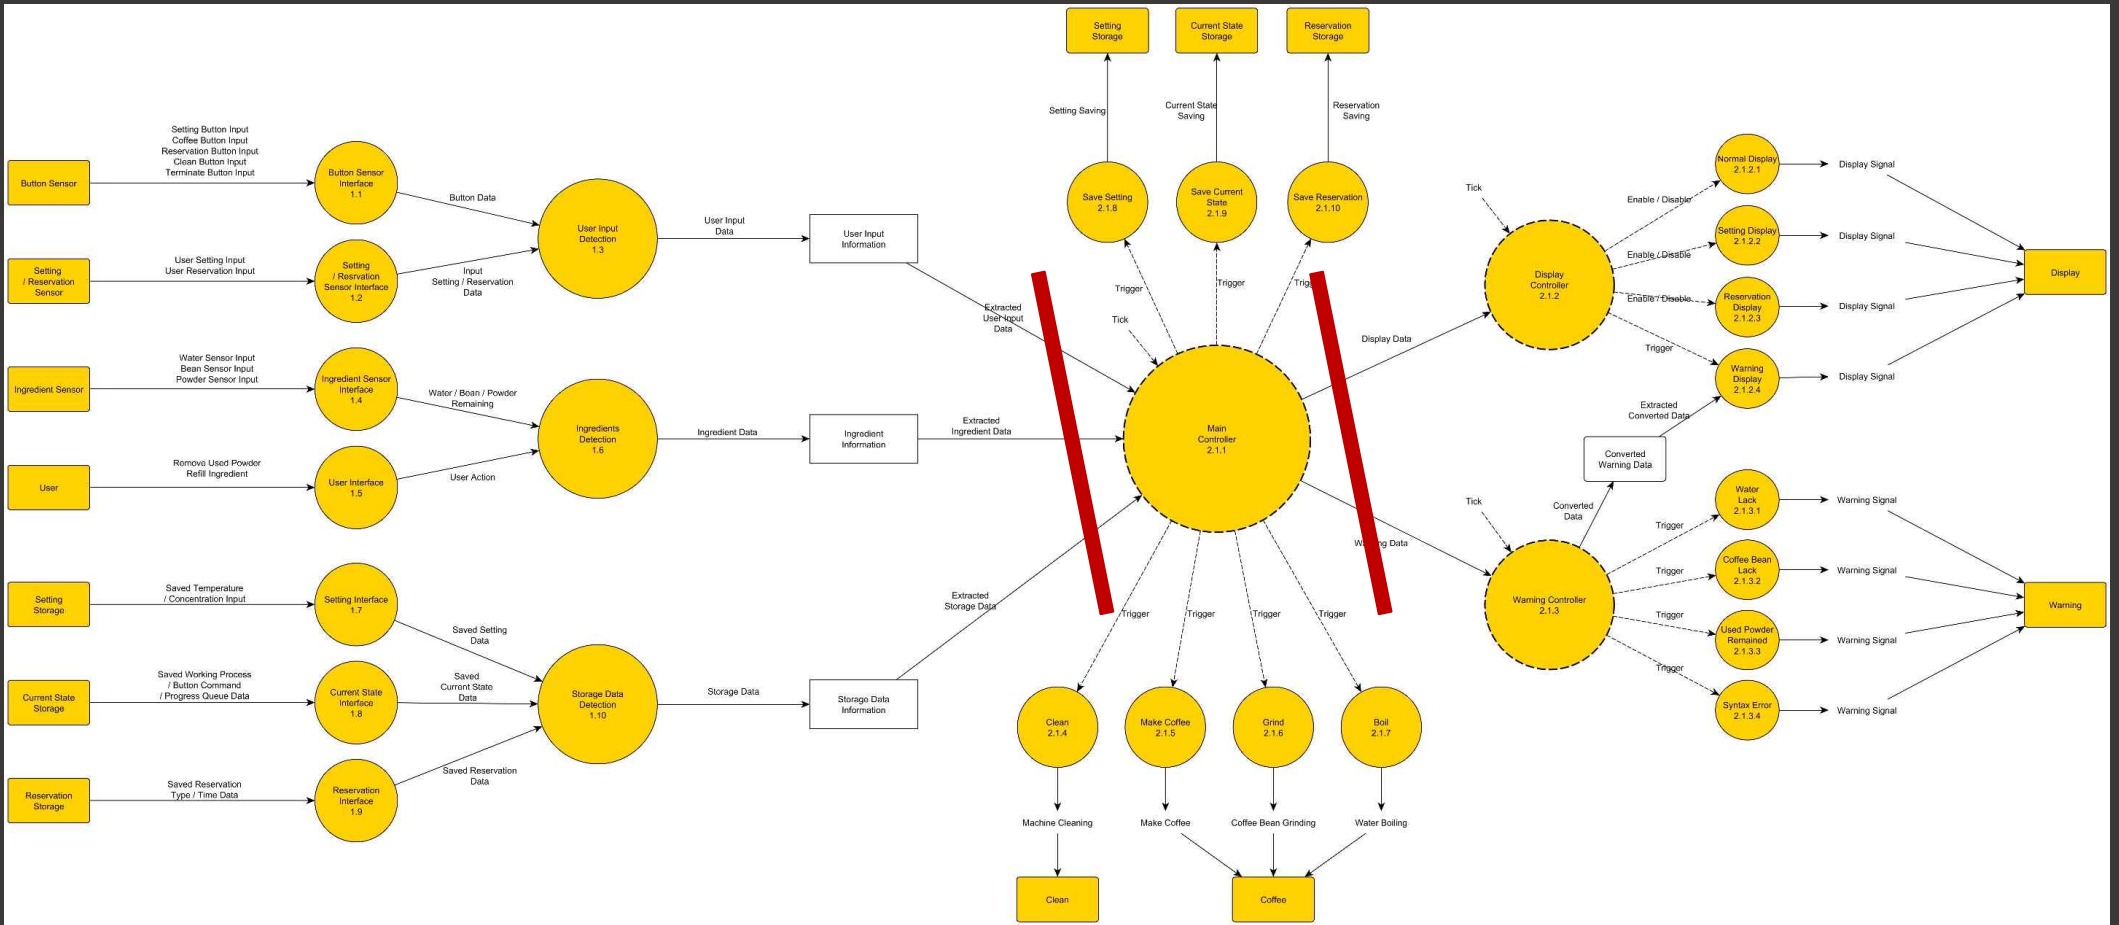

소프트웨어공학개론

Coffee Machine(SDS)

201414134 오세욱

201414136 임현유

201211938 황준익

Index

- What's Changed
- Transform Analysis
- Structured Design

What's Changed

DFD Level 0 (Old)

DFD Level 0 (Advanced)

DFD Level 1 (Old)

DFD Level 1 (Advanced)

DFD Level 2(Old)

DFD Level 2 (Advanced)

DFD Level 3 (Old)

DFD Level 3 (Advanced)

DFD Level 4(Added)

Overall DFD

Transform Analysis

Transform Analysis

Structured Design

Structured Chart <Basic>

Structured Chart <Advanced>

Thank You!!!