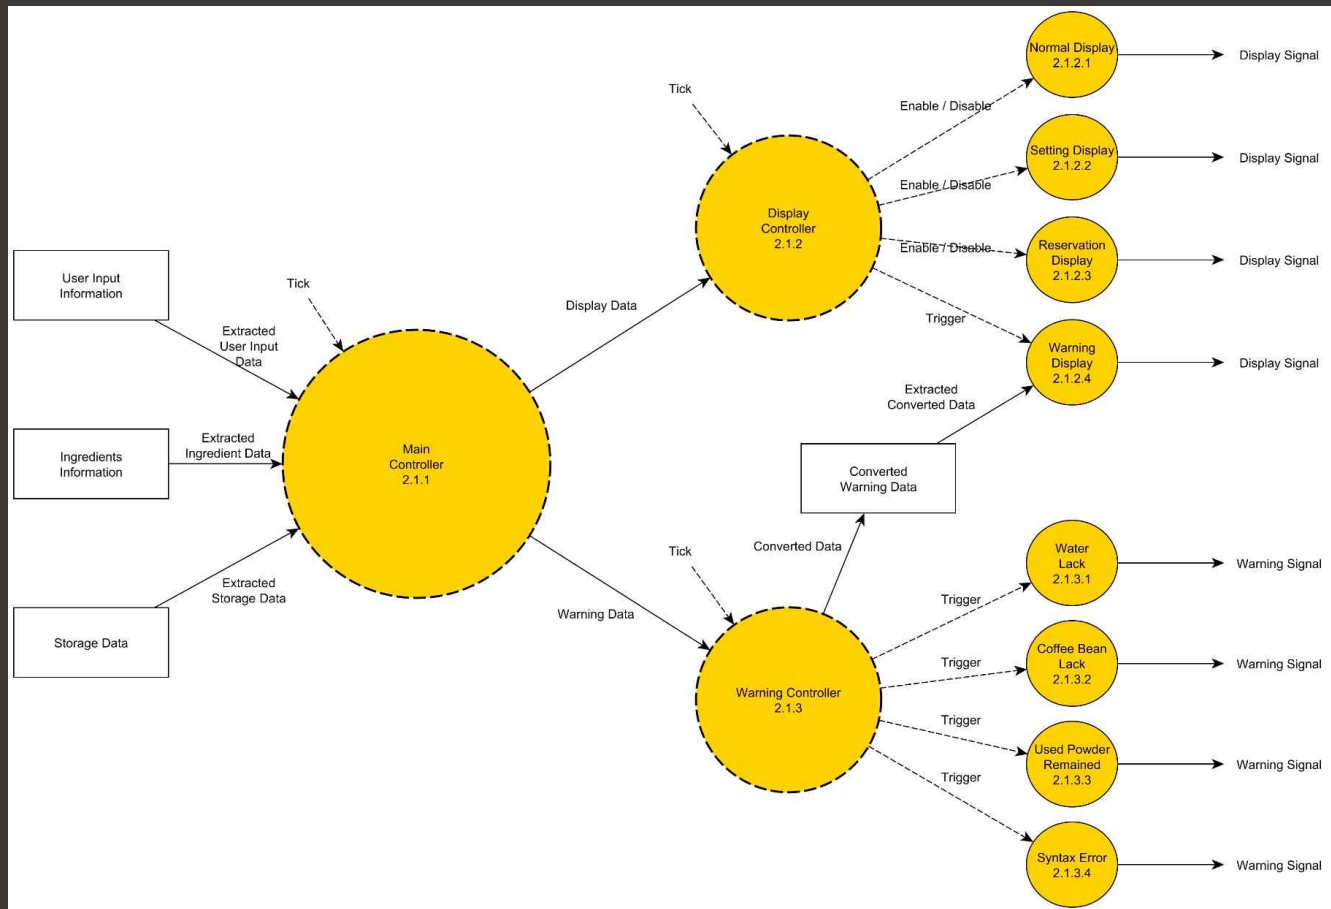

소프트웨어공학개론

Coffee Machine(SDS)

201414134 오세욱

201414136 임현유

201211938 황준익

Index

- What's Changed
- Transform Analysis
- Structured Design

What's Changed

DFD Level 0 (Old)

DFD Level 0 (Advanced)

DFD Level 1 (Old)

DFD Level 1 (Advanced)

DFD Level 2(Old)

DFD Level 2 (Advanced)

DFD Level 3 (Old)

DFD Level 3 (Advanced)

DFD Level 4(Added)

Overall DFD

Transform Analysis

Transform Analysis

Structured Design

Structured Chart <Basic>

Structured Chart <Advanced>

Thank You!!!