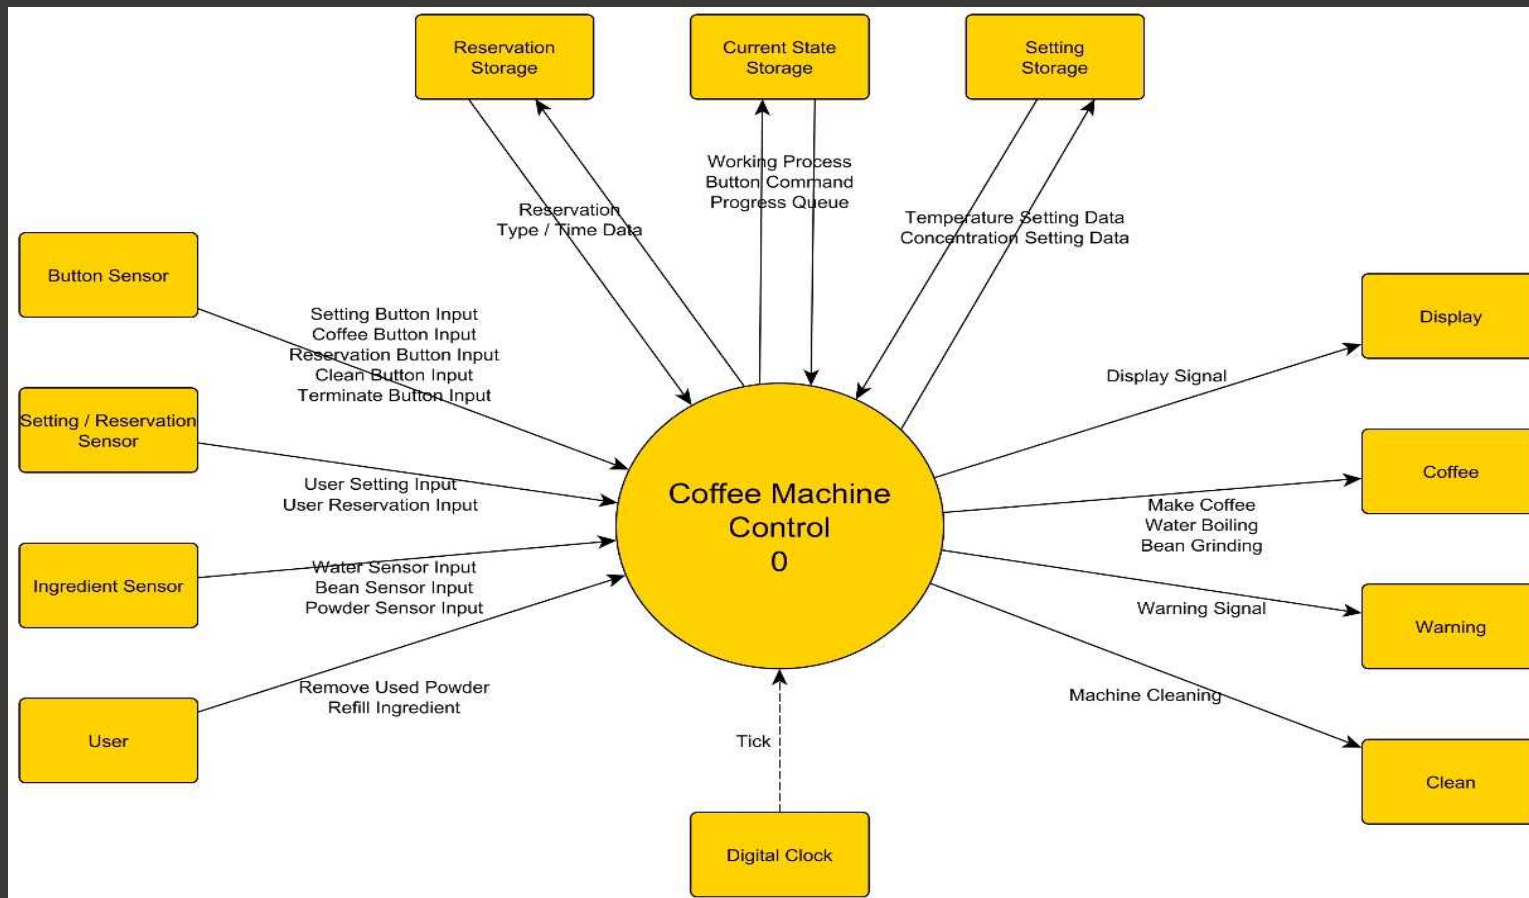

소프트웨어공학개론

Coffee Machine(SDS)

201414134 오세욱

201414136 임현유

201211938 황준익

Index

- What's Changed
- Transform Analysis
- Structured Design

What's Changed

DFD Level 0 (Old)

DFD Level 0 (Advanced)

DFD Level 1 (Old)

DFD Level 1 (Advanced)

DFD Level 2(Old)

DFD Level 2 (Advanced)

DFD Level 3 (Old)

DFD Level 3 (Advanced)

DFD Level 4(Added)

Overall DFD

Transform Analysis

Transform Analysis

Structured Design

Structured Chart <Basic>

Structured Chart <Advanced>

Thank You!!!